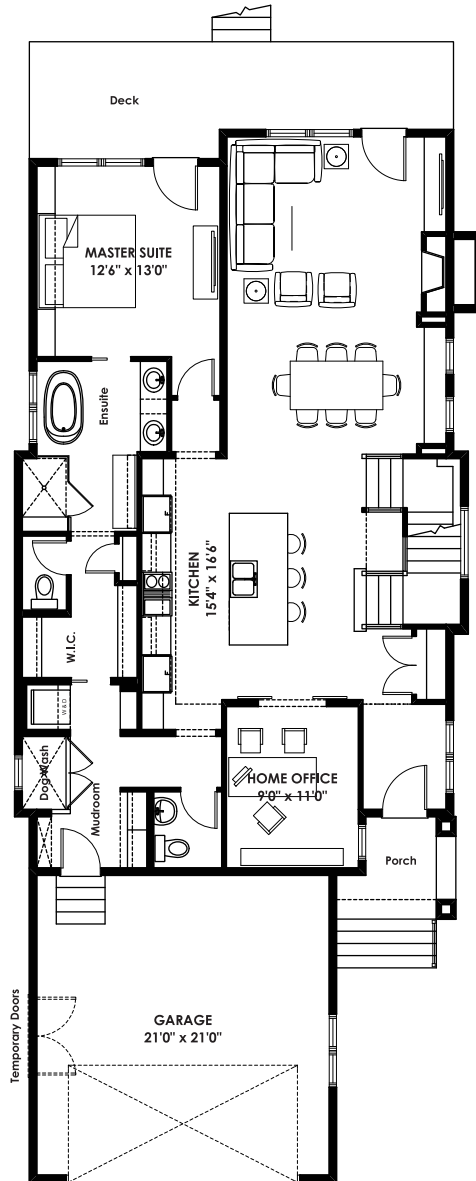

2019 STAMPEDE ROTARY
Homes by
AMI
DREAM HOME
Floorplans

Total Size: **2455 sq ft**

Main Floor: **1467 Sq. Ft.** / Second Floor: **988 Sq. Ft.**