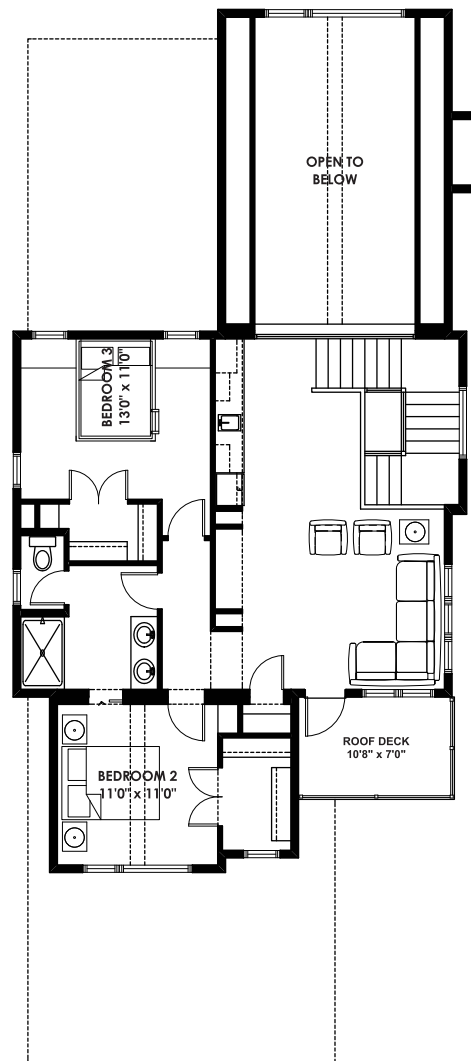

2019 STAMPEDE ROTARY
Homes by
AMI
DREAM HOME
Floorplans

Total Size: **2455 sq ft**

Main Floor: **1467 Sq. Ft.** / Second Floor: **988 Sq. Ft.**